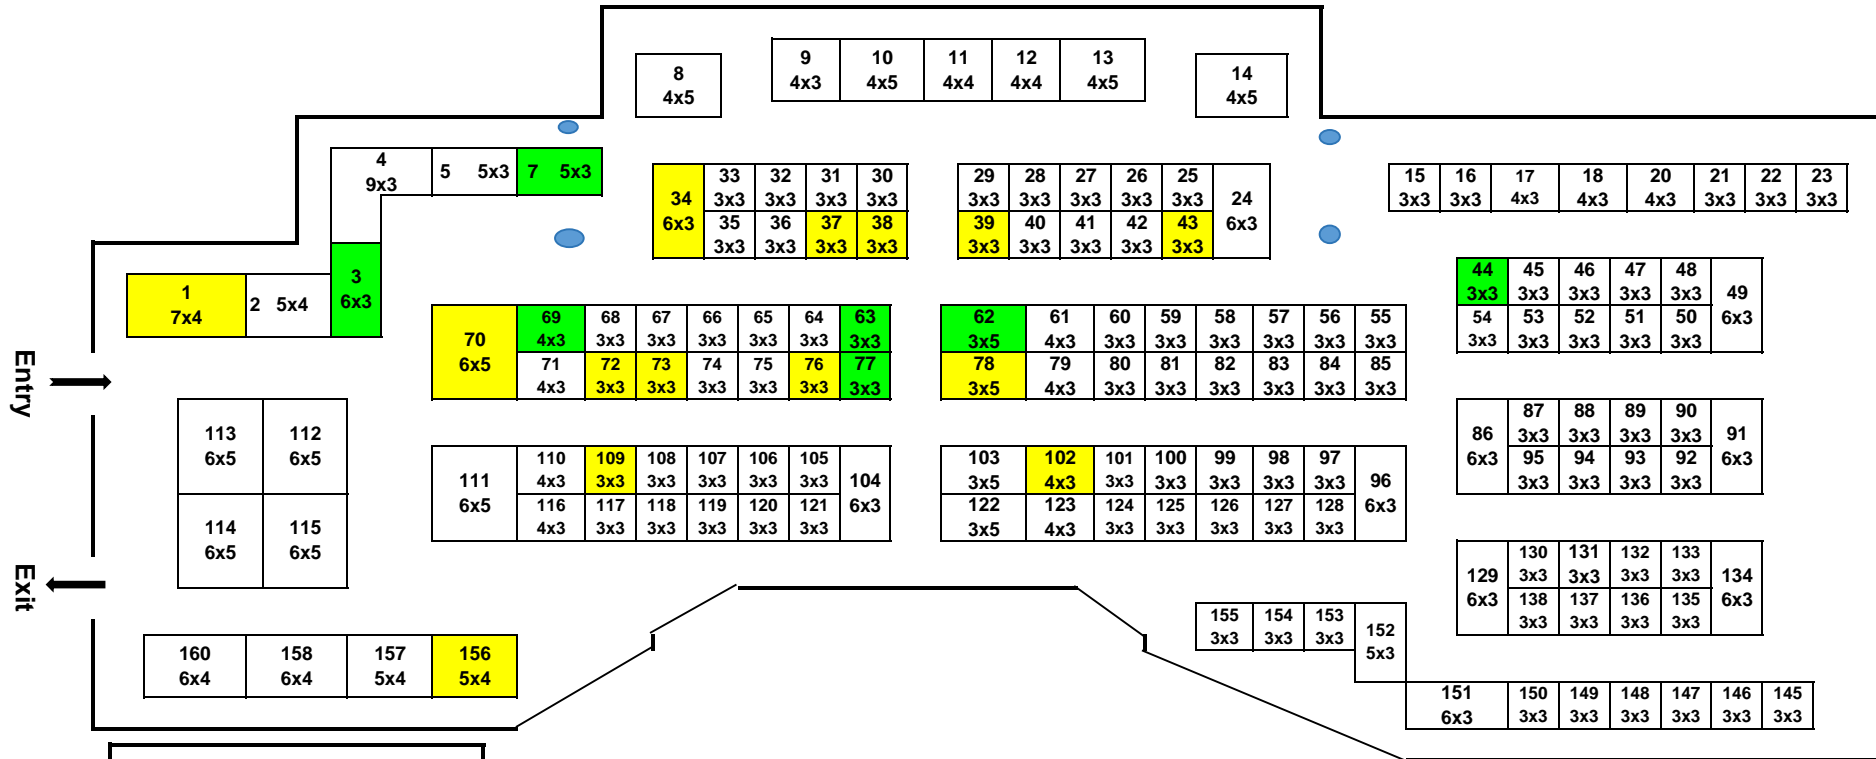

MAHATech Dec 11, 12 & 13 - 2025, Venue: CIDCO Exhibition Centre - Vashi, Navi Mumbai

Layout Plan as on
15th March 2025

- Confirmed
- Blocked
- Available
- Pillar

23rd MAHATech